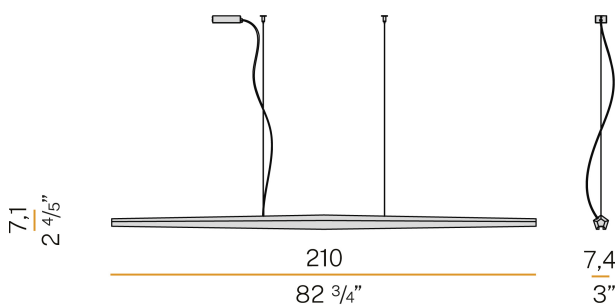

Technical drawing